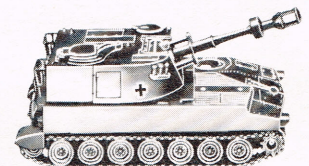

10 BTR 50 Schützenpanzer
BTR 50 U.R.S.S., Vehicule de
combat d'infanterie
BTR 50 Soviet Union, armoured
personnel carrier

20 Schützenpanzer Marder
Mardier, vehicule de combat
d'infanterie, Allemagne
armoured personnel carrier
Marder, Western Germany

21 HS 30 mit Pak
Hispano-Suiza, vehicule de combat
d'infanterie avec canon anti char
HS 30 armoured personnel
carrier with recoilless gun, Western Germany

11 BTR 152 C 6-Rad-Schützenpanzer 1,50 DM
(ohne Fig.)
BTR 152 C U.R.S.S., Vehicule de
transport d'infanterie (sans figures)
BTR 152 C armoured personnel
carrier (without figures)

ROSKOPF MINIATURMODELLE are real models
in the HO scale. They are beautifully detailed
and made from official blue-prints. The line
will be enlarged continiously.

22 Panzerermörser, neu, Bundeswehr 1,60 DM
Vehicule de mortier, 120 mm,
Allemagne
Mortar carrier, Western Germany