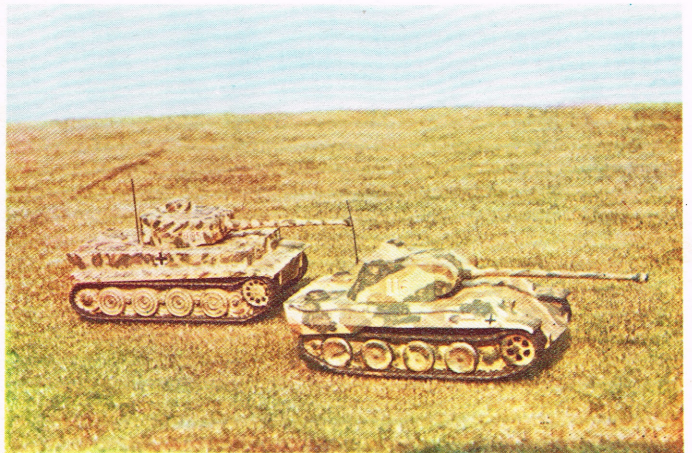

Beispiel für Tarnbemalung von Panther (49) und Tiger (50)